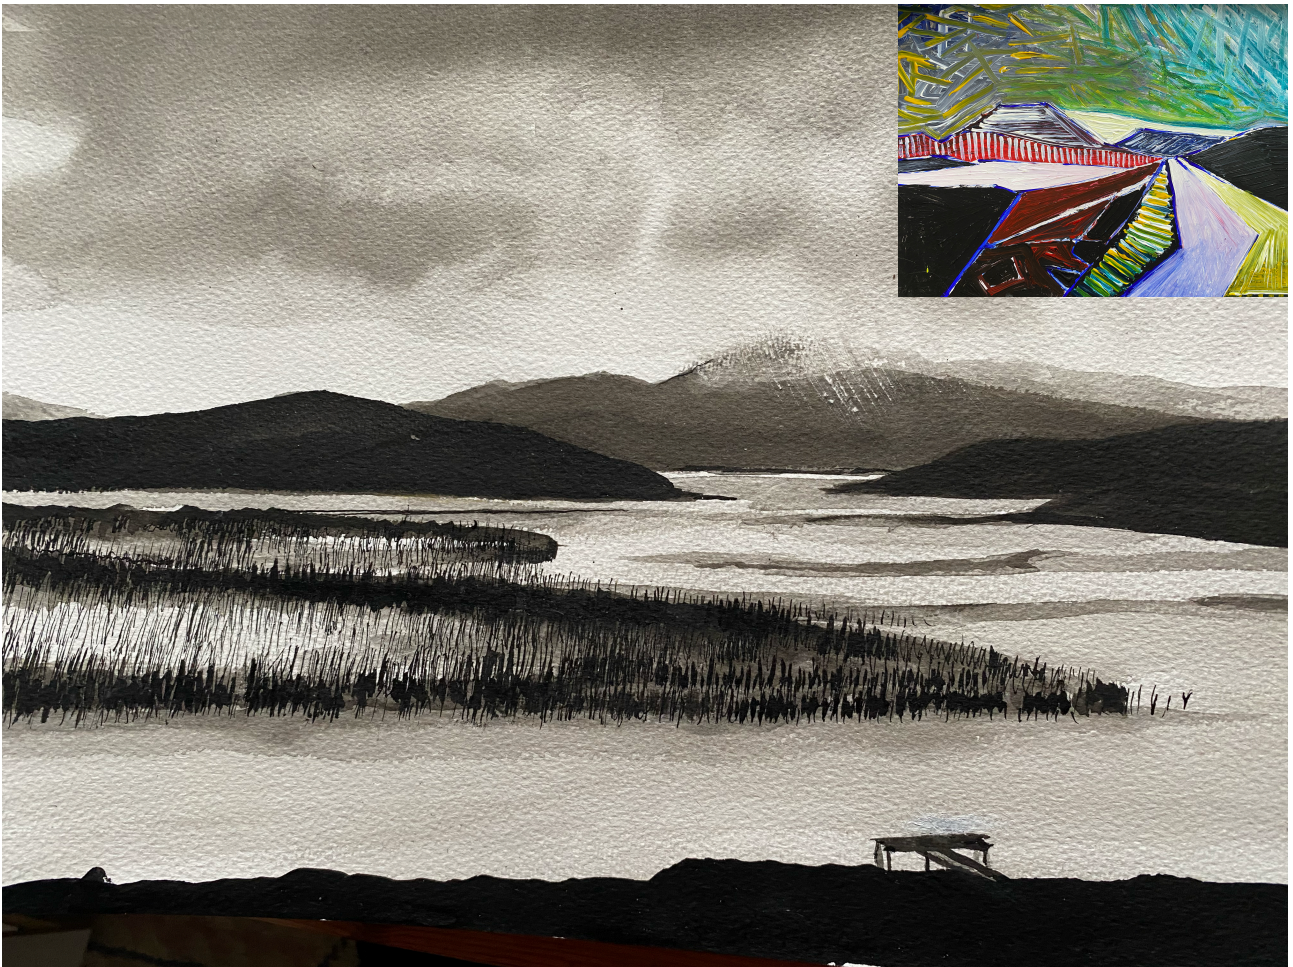

Chi Mi'n Tir / I See The Land EXHIBITION

New work by Harris born artist **Margarita Williams GSA**
and retrospective work by Gavin Donald Williams

TALLA NA MARA

Pairc Niseaboist Isle of Harris HS3 3AE
OPEN: April 1- April 28 2023 Tel.01859503900
www.tallanamara.co.uk